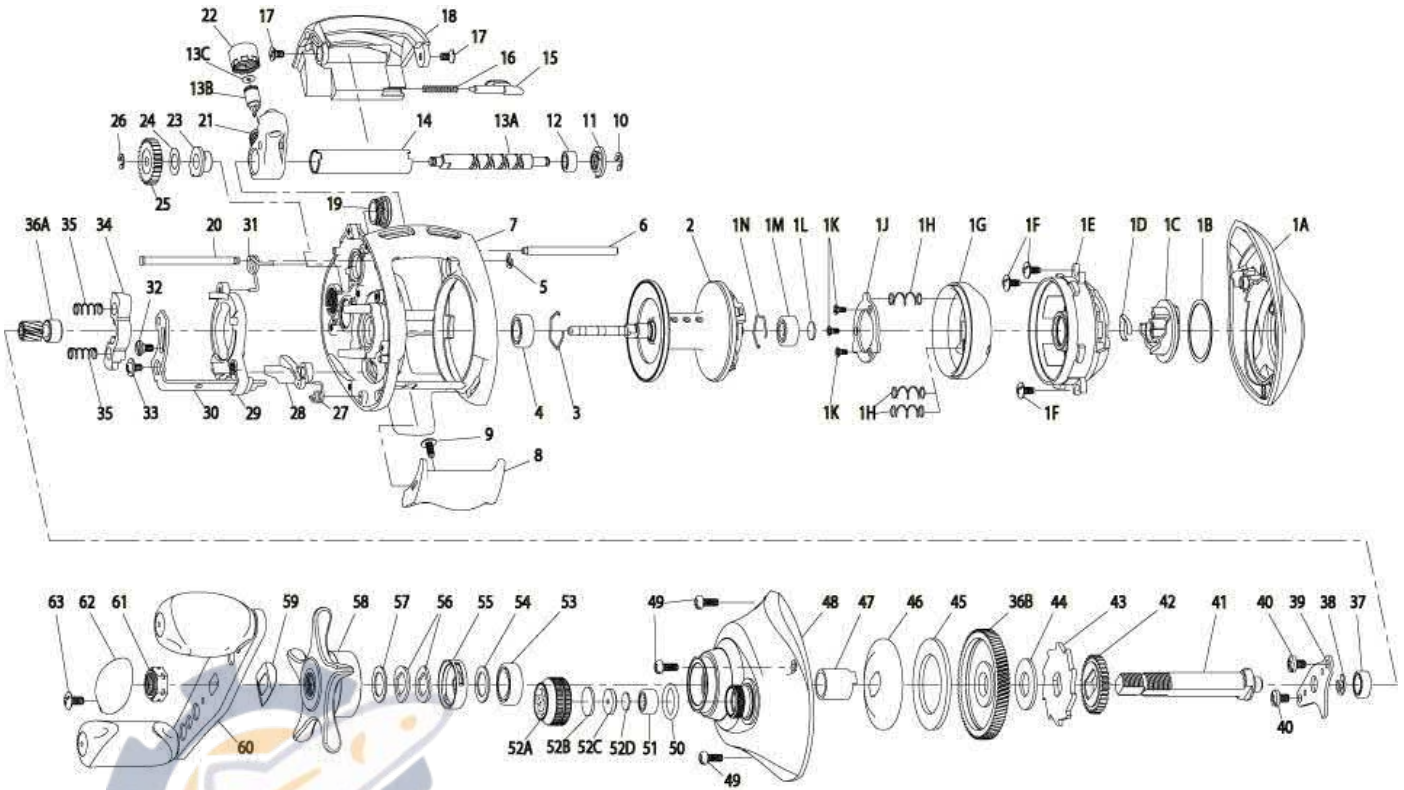

For part availability and pricing,
please call (800) 588-9030

KT101SPT

Quantum KT101SPT Bait Cast Reel Part List

Key #	Description	Part No.	Key #	Description	Part No.	
1	Palm Side Cover Kit includes	FW4023-03	28	Kick Lever	FW077-01	
	1A - Palm Side Cover Assembly	N/A	29	Release Slider	FW039-01	
	1B - Centrifugal Dial Washer	N/A	30	Release Slider Link	FW036-01	
	1C - Centrifugal Dial Assembly	N/A	31	Release Slider Spring	FW104-01	
	1D - Centrifugal Dial Spring	N/A	32	Release Slider Link Screw	EW125-01	
	1E - Spool Cover	N/A	33	Release Slider Screw	CX076-03	
	1F - Spool Cover Screw	N/A	34	Pinion Yoke	FW025-01	
	1G - Brake Ring Assembly	N/A	35	Yoke Spring	GX040-01	
	1H - Brake Ring Slider Spring	N/A	36	Gear Kit Includes	UX4011-02	
	1J - Brake Ring Slider Spring Retainer	N/A		36A - Pinion Gear Assembly	N/A	
	1K - Brake Ring Spring Retainer Screw	N/A		36B - Drive Gear	N/A	
	1L - Spool Tension Shim	N/A	37	Crank Shaft Ball Bearing - L	SW017-01	
	1M - Spool Shaft Ball Bearing - Palm	N/A	38	E-Clip	QW120-01	
	1N - Clip Ring	N/A	39	Crank Shaft Retainer	DW002-01	
	2	Spool Assembly	EW321-06	40	Crank Shaft Retainer Screw	JX107-02
		3	Clip Ring	EX080-01	41	Crank Shaft
	4	Spool Shaft Ball Bearing - Gear	EX017-02	42	O/S Drive Gear	DW112-01
5		E-Clip	NX090-01	43	Trip Ratchet	DW083-02
6	Stabilizer Bar - A	DW061-02	44	Trip Ratchet Washer	QW111-01	
	7	Frame	FW001-10	45	Drag Disc	UX059-01
8	Thumb Bar	FW009-01	46	Drag Washer	DW045-01	
	9	Thumb Bar Screw	CW125-01	47	One Way Clutch Sleeve	UX052-01
10	E-Clip	NX092-01	48	Gear Side Cover Assembly	DW324-12	
	11	Bearing Retainer	DW067-01	49	Gear Side Cover Screw	BV123-03
12	Worm Shaft Ball Bearing	XX117-01	50	Tension Knob O-Ring	QW101-01	
	13	Worm Shaft Kit includeS	HV4072-01	51	Tension Knob Ball Bearing	SW117-01
	13A - Worm Shaft	N/A	52	Spool Tension Knob Kit Include	DW4033-06	
	13B - Line Guide Pawl	N/A		52A - Spool Tension Knob Assembly	N/A	
13C - Line Guide Carrier Washer	N/A	52B - Spool Cushion Washer		N/A		
14	Worm Shaft Guide	DW016-02	52C - Spool Tension Collar	N/A		
15	Side Cover Locking Lever	TX119-02	52D - Spool Tension Washer	N/A		
	16	Side Cover Locking Lever Spring	ZW096-01	53	Crank Shaft Ball Bearing	TW058-01
17	Hood Screw	HX107-02	54	Crank Shaft Ball Bearing Washer	ZW032-01	
	18	Hood	FW027-03	55	Drag Click Spring Assembly	YX4114-01
19	Oil Cap Screw	DW150-04	56	Drag "D" Washer	JX046-01	
	20	Stabilizer Bar - B	WP061-02	57	Star Drag Washer	ZW032-01
21	Line Guide Carrier	DW047-03	58	Star Drag Assembly	YX355-12	
	22	Line Guide Carrier Screw	ZW007-02	59	Handle Washer	NX054-01
23	Worm Shaft Bushing - Gear Side	DW068-01	60	Handle Assembly	AB318-01	
	24	O/S Pinion Gear Washer	EX035-01	61	Handle Nut	QW003-02
25	O/S Pinion Gear	DW085-01	62	Handle Nut Cap	JX034-04	
	26	E-Clip	NX090-01	63	Handle Nut Cap Screw	QW123-01
27	Kick Lever Spring	MX097-01				